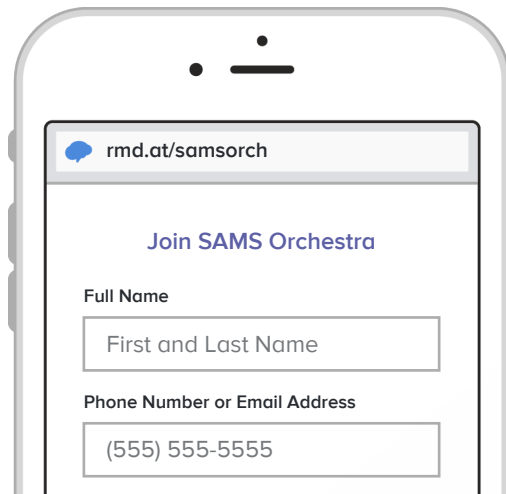

Sign up for important updates from Mrs. Enders.

Get information for Shippensburg Area Middle School right on your phone—not on

Pick a way to receive messages for **SAMS Orchestra**:

A If you have a smartphone, get push notifications.

On your iPhone or Android phone, open your web browser and go to the following link:

rmd.at/samsorch

Follow the instructions to sign up for Remind. You'll be prompted to download the mobile app.

B If you don't have a smartphone, get text notifications.